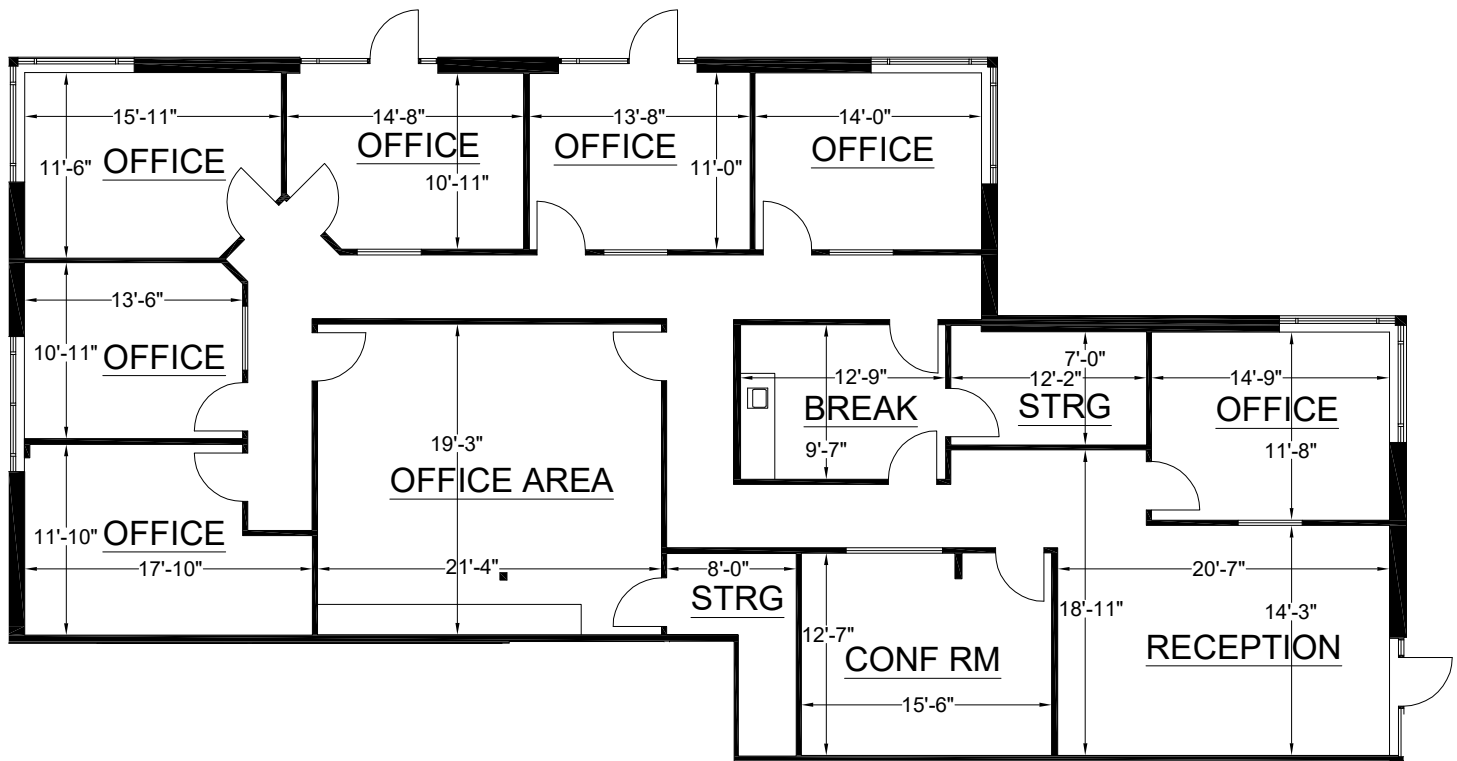

PREPARED FOR:

SteepleRock Ventures, LC
3636 E Denton Ln
Paradise Valley, AZ 85253
Tel (602) 977-0277

**HAYDEN PARK BUILDING A
10619 N HAYDEN RD
SCOTTSDALE, AZ**

(As Measured: November 2017)

SUITE A-108

Rentable: 3,026 s.f.

First Floor Inset